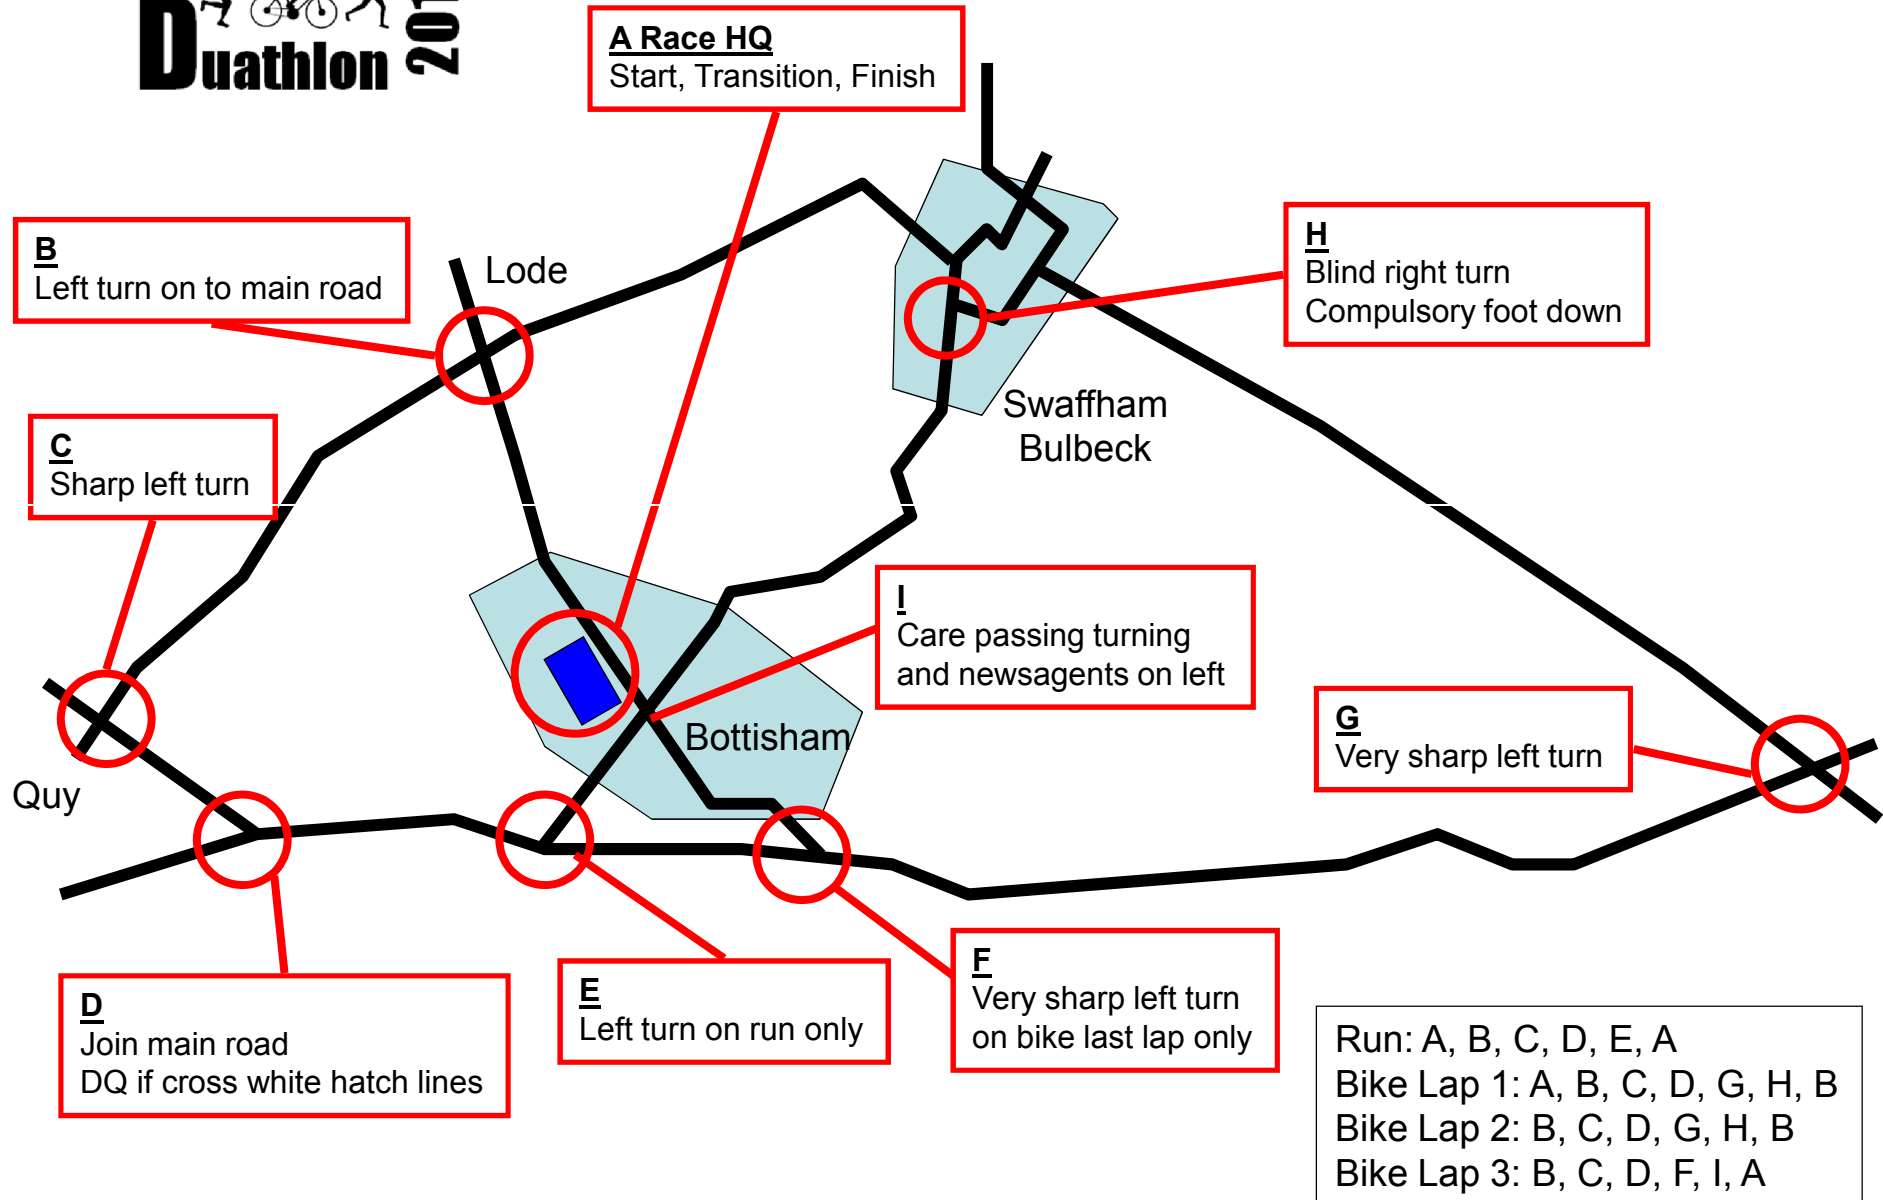

Bike and Run Course Schematics

Run Lap

Swaffham
Bulbeck

Bottisham

Bike Route